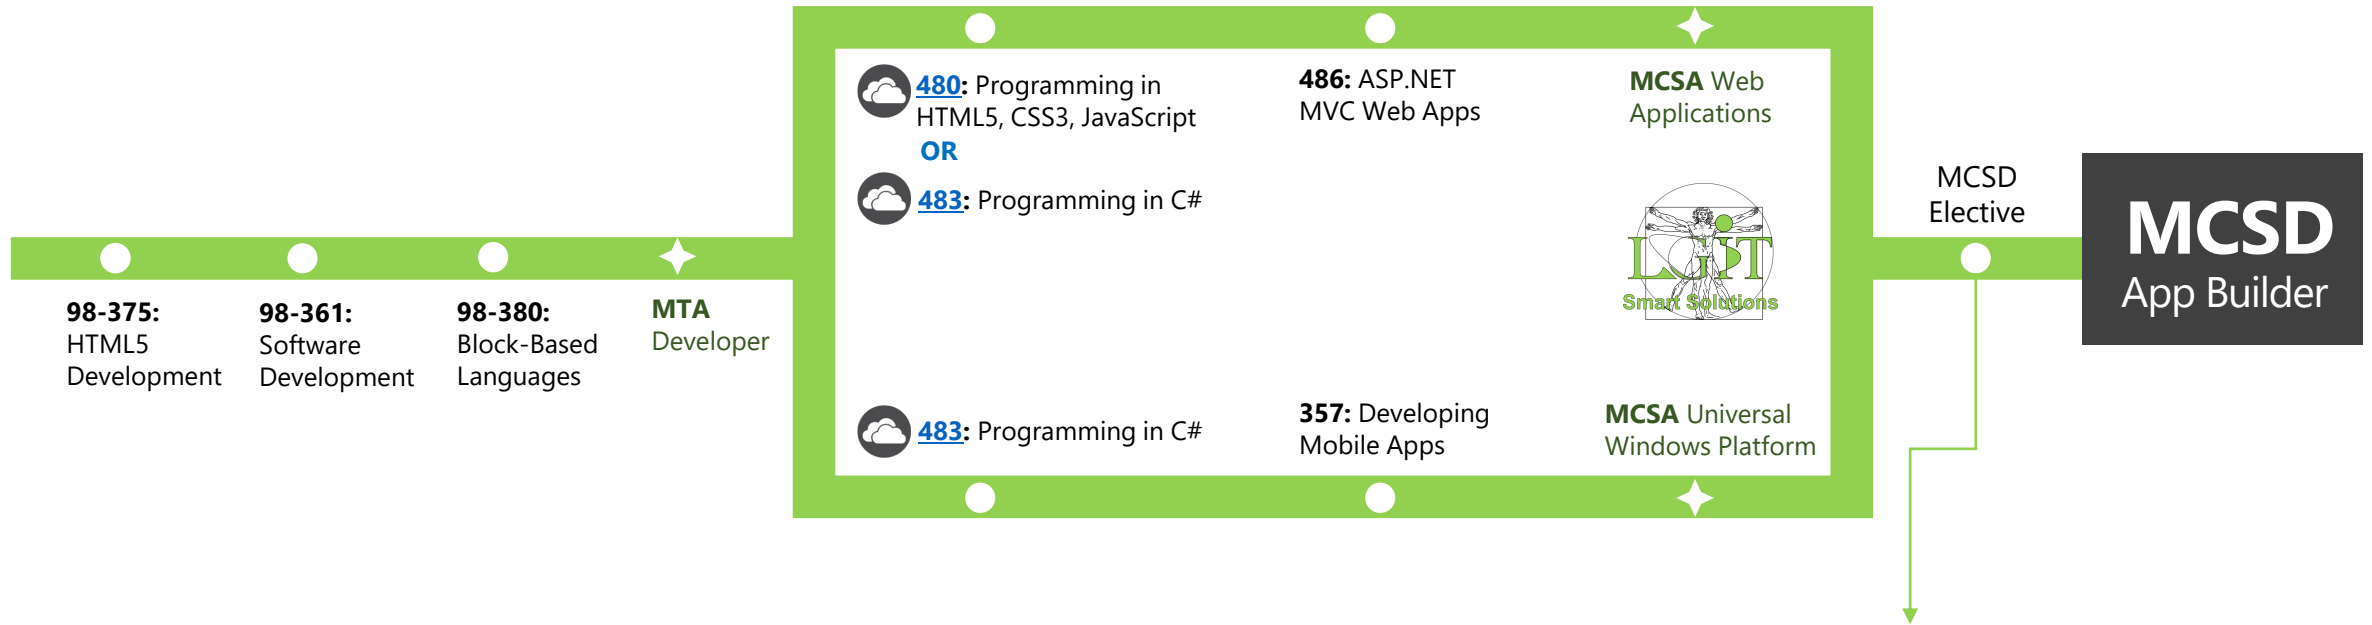

Uplifting Business – People - Community

App Builder Roadmap

 = available as online course

www.lgit.co.za | www.lgit.joburg

- ### MCSA Electives
-  **532:** Developing Azure Solutions
 -  **535:** Azure Architecture
 - 487:** Developing Azure and Web Services
 -  **488:** Developing SharePoint 2013 Core Solutions
 - 489:** Developing SharePoint 2013 Advanced Solutions
 - 496:** Team Foundation Server
 - 497:** Software Testing with Visual Studio
 - 498:** Visual Studio Application Lifecycle

Microsoft Professional Program

Entry-level developers

Uplifting Business – People - Community

 Managed online courses

www.lgit.co.za | www.lgit.joburg

MPP: Front-end Web Developer

- 13 required courses
- 15 – 30 hours / course
- 11 Skills
- 1-year Program

MPP: Software Developer

- 13 required courses
- 8 – 16 hours / course
- 11 Skills
- 18-month Program

Each course has a run-cycle for 3 months and starts at the beginning of a quarter

Microsoft Professional Program

DevOps

Uplifting Business – People - Community

Managed online courses

www.lgit.co.za | www.lgit.joburg

MPP: DevOps

- 8 x Required courses
- 6 x Advanced Skills
- 8 – 16 hours / course
- 8-month program

Each course has a run-cycle for 3 months and starts at the beginning of a quarter