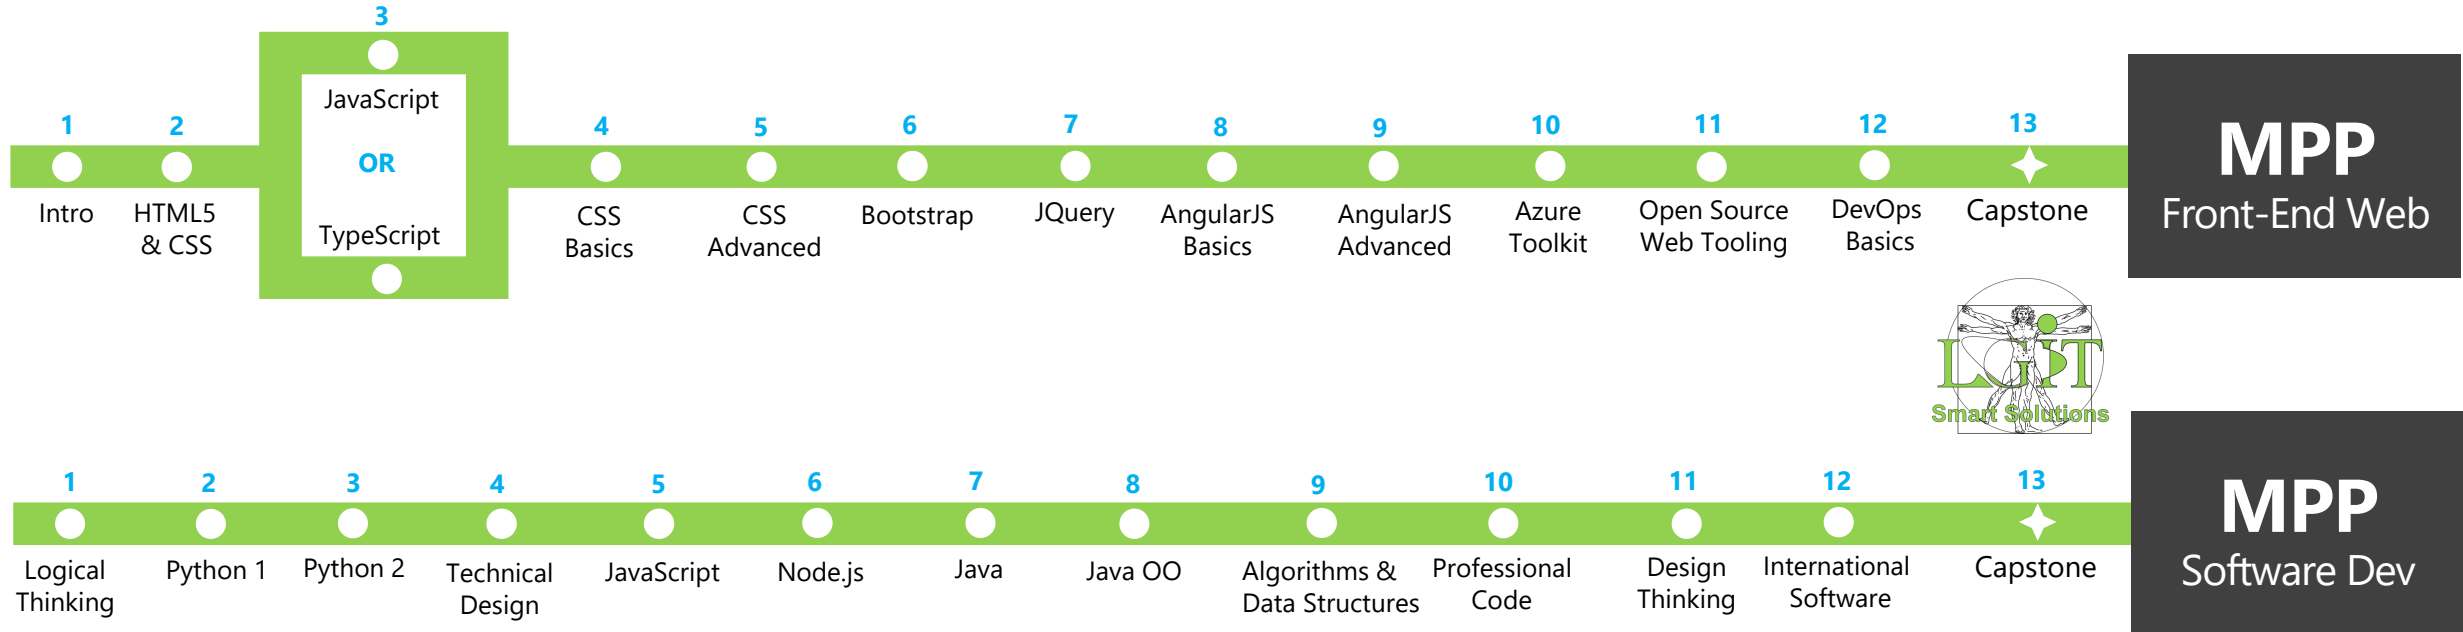

Uplifting Business – People - Community

App Builder Roadmap

 = available as online course

www.lgit.co.za | www.lgit.joburg

- ### MCSA Electives
-  **532:** Developing Azure Solutions
 -  **535:** Azure Architecture
 - 487:** Developing Azure and Web Services
 -  **488:** Developing SharePoint 2013 Core Solutions
 - 489:** Developing SharePoint 2013 Advanced Solutions
 - 496:** Team Foundation Server
 - 497:** Software Testing with Visual Studio
 - 498:** Visual Studio Application Lifecycle

Microsoft Professional Program

Entry-level developers

Uplifting Business – People - Community

 Managed online courses

www.lgit.co.za | www.lgit.joburg

MPP: Front-end Web Developer

- 13 required courses
- 15 – 30 hours / course
- 11 Skills
- 1-year Program

MPP: Software Developer

- 13 required courses
- 8 – 16 hours / course
- 11 Skills
- 18-month Program

Each course has a run-cycle for 3 months and starts at the beginning of a quarter

Microsoft Professional Program

DevOps

Uplifting Business – People - Community

Managed online courses

www.lgit.co.za | www.lgit.joburg

MPP: DevOps

- 8 x Required courses
- 6 x Advanced Skills
- 8 – 16 hours / course
- 8-month program

Each course has a run-cycle for 3 months and starts at the beginning of a quarter