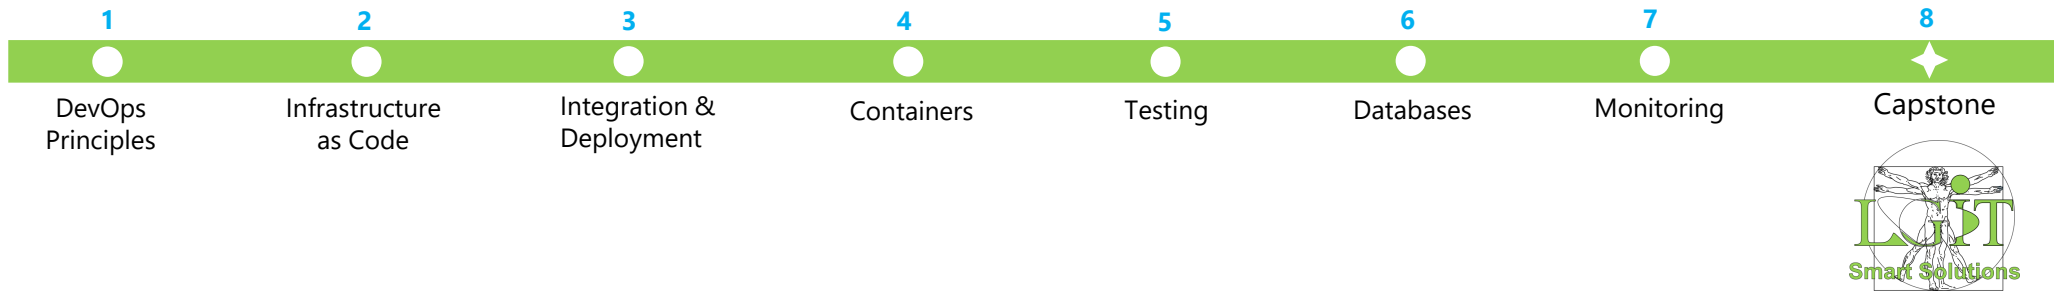

MPP: Software Developer

- 13 required courses
- 8 – 16 hours / course
- 11 Skills
- 18-month Program

Each course has a run-cycle for 3 months and starts at the beginning of a quarter

Microsoft Professional Program

DevOps

Uplifting Business – People - Community

Managed online courses

www.lgit.co.za | www.lgit.joburg

MPP: DevOps

- 8 x Required courses
- 6 x Advanced Skills
- 8 – 16 hours / course
- 8-month program

Each course has a run-cycle for 3 months and starts at the beginning of a quarter