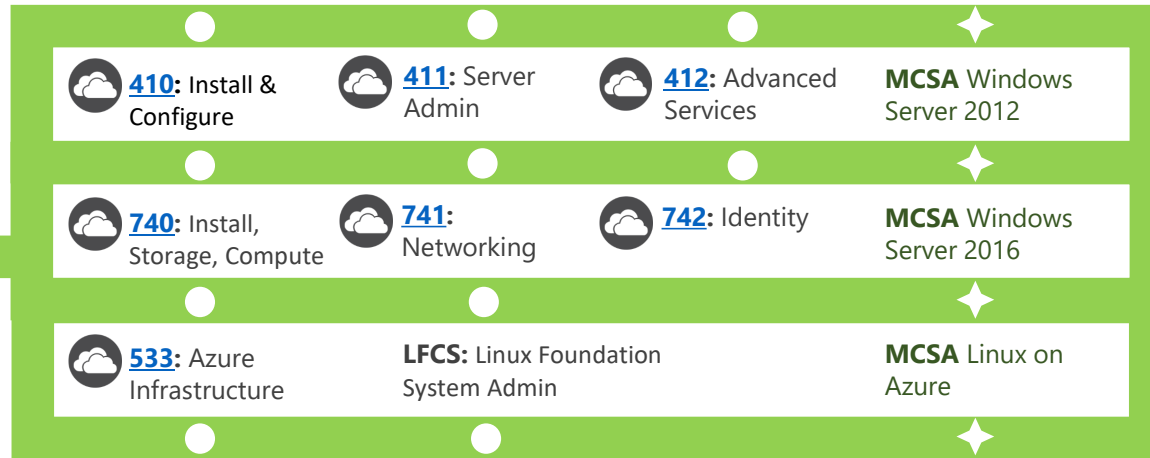

## Cloud Platform & Infrastructure ->

- 98-366: Networks
- 98-367: Security
- 98-365: Server Admin
- 98-368: Mobility & Devices
- 98-369: Cloud
- MTA IT Infrastructure